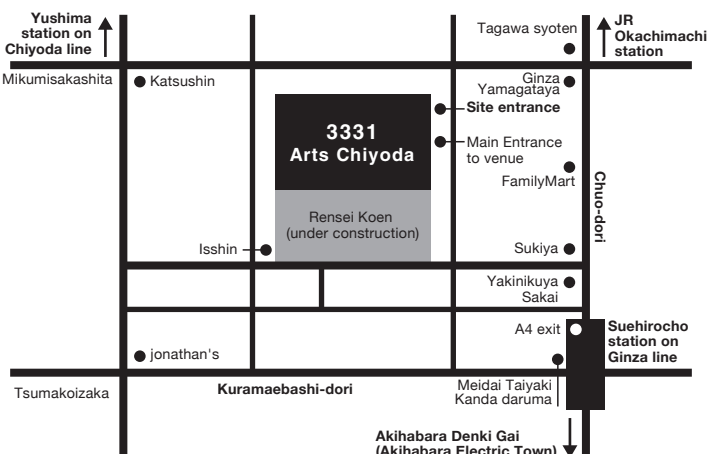

3331 Arts Chiyoda (under construction), a view from Rensei Park

Schedule for Presentation Showcase

時間	Speakers and presenters	
13:00~	Welcome speech by supervising director Masato Nakamura Logo releasing by Naoki Sato / announcement by Goken-cho Town President	
13:20~	Kazuhiko Hachiya (Media artist)	●
13:30~	tobimushi Inc.	★
13:40~	Bambinart Gallery	★
13:50~	Wang Jun-jieh (Artist/Taiwan)	●
14:00~	Akibatamabi 21 (Tama Art University)	★
14:10~	Tanikado Art	★
14:20~	Hideki Nakazawa (Artist)	●
14:30~	Tokyo Artpoint Project	★
14:40~	g³/ triple-g(Shigeo Goto)	★
14:50~	Break	
15:00~	Katsuhiko Hibino(Artist)	●
15:10~	ZERODATE Art Centre Tokyo	★
15:20~	Streetmedia, Inc.	★
15:30~	DANCE COMPANY Nomade~s (Contemporary dance)	●
15:40~	Hiroshi Fuji (Artist)	●
15:50~	Groups and organizations called for the second entry	★
16:00~	3331 Arts Chiyoda, Edo Ippon-jime handclap	
16:05~	Site viewing	

●=participating artists in grand of opening event
★=groups and organizations scheduled to rent studio/office space

3331 Arts Chiyoda

TEL:03-6803-2441 FAX:03-6803-2442
former Rensei Junior High School
6-11-4 Sotokanda Chiyoda-Ku Tokyo 101-0021
E-MAIL:info@3331.jp URL:http://www.3331.jp